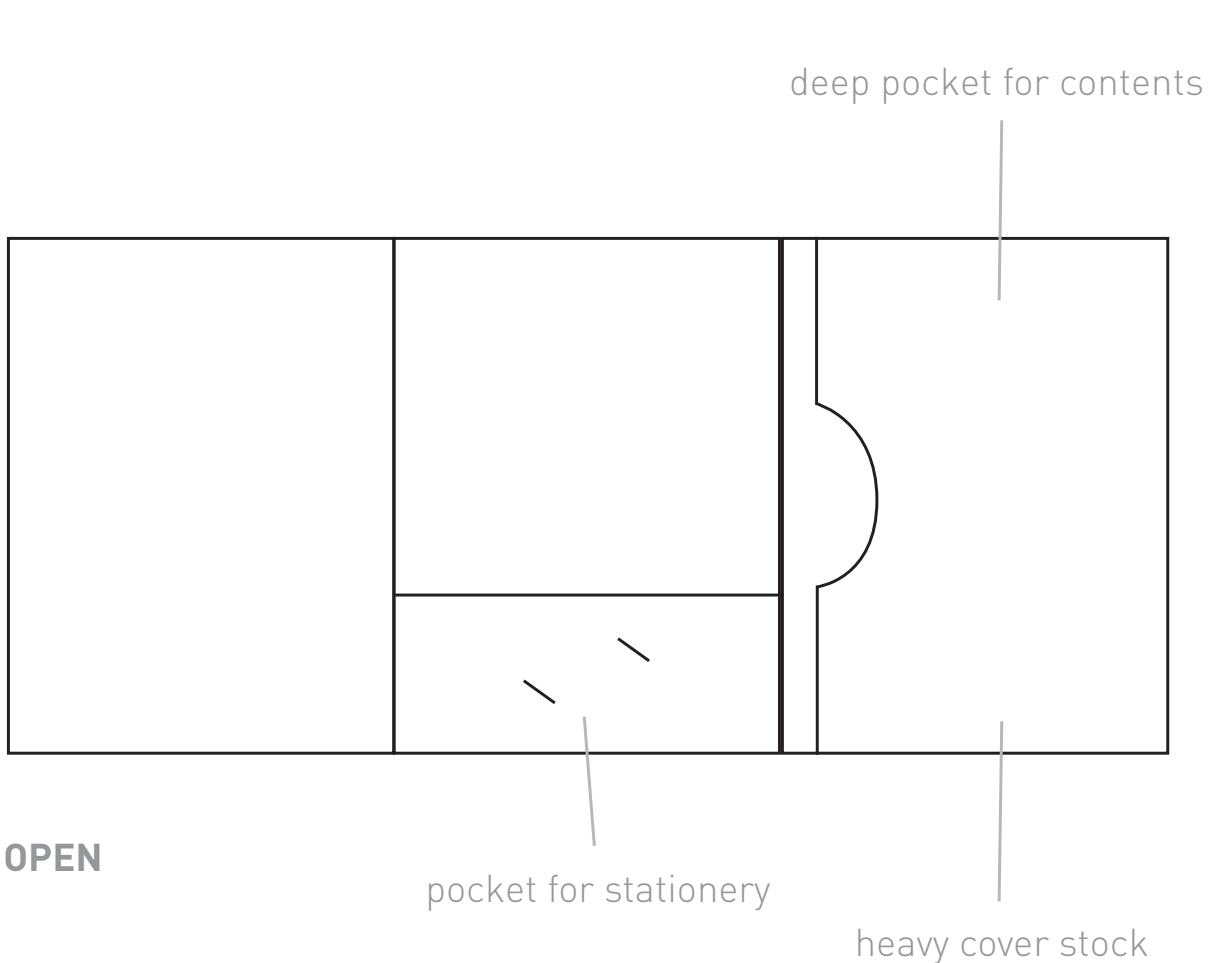

In line with the All Ways Forward campaign identity, this slim folder features distinctively UW-Madison iconography and color treatment. This folder's contents are uncovered with several reveals, speaking to the notion of unfolding more and more of UW-Madison's story the further in you go—or the further forward you look.

- **100LB. COVER**
- **UNCOATED**
- **ROLLAND ENVIRO PRINT**

FRONT

OPEN